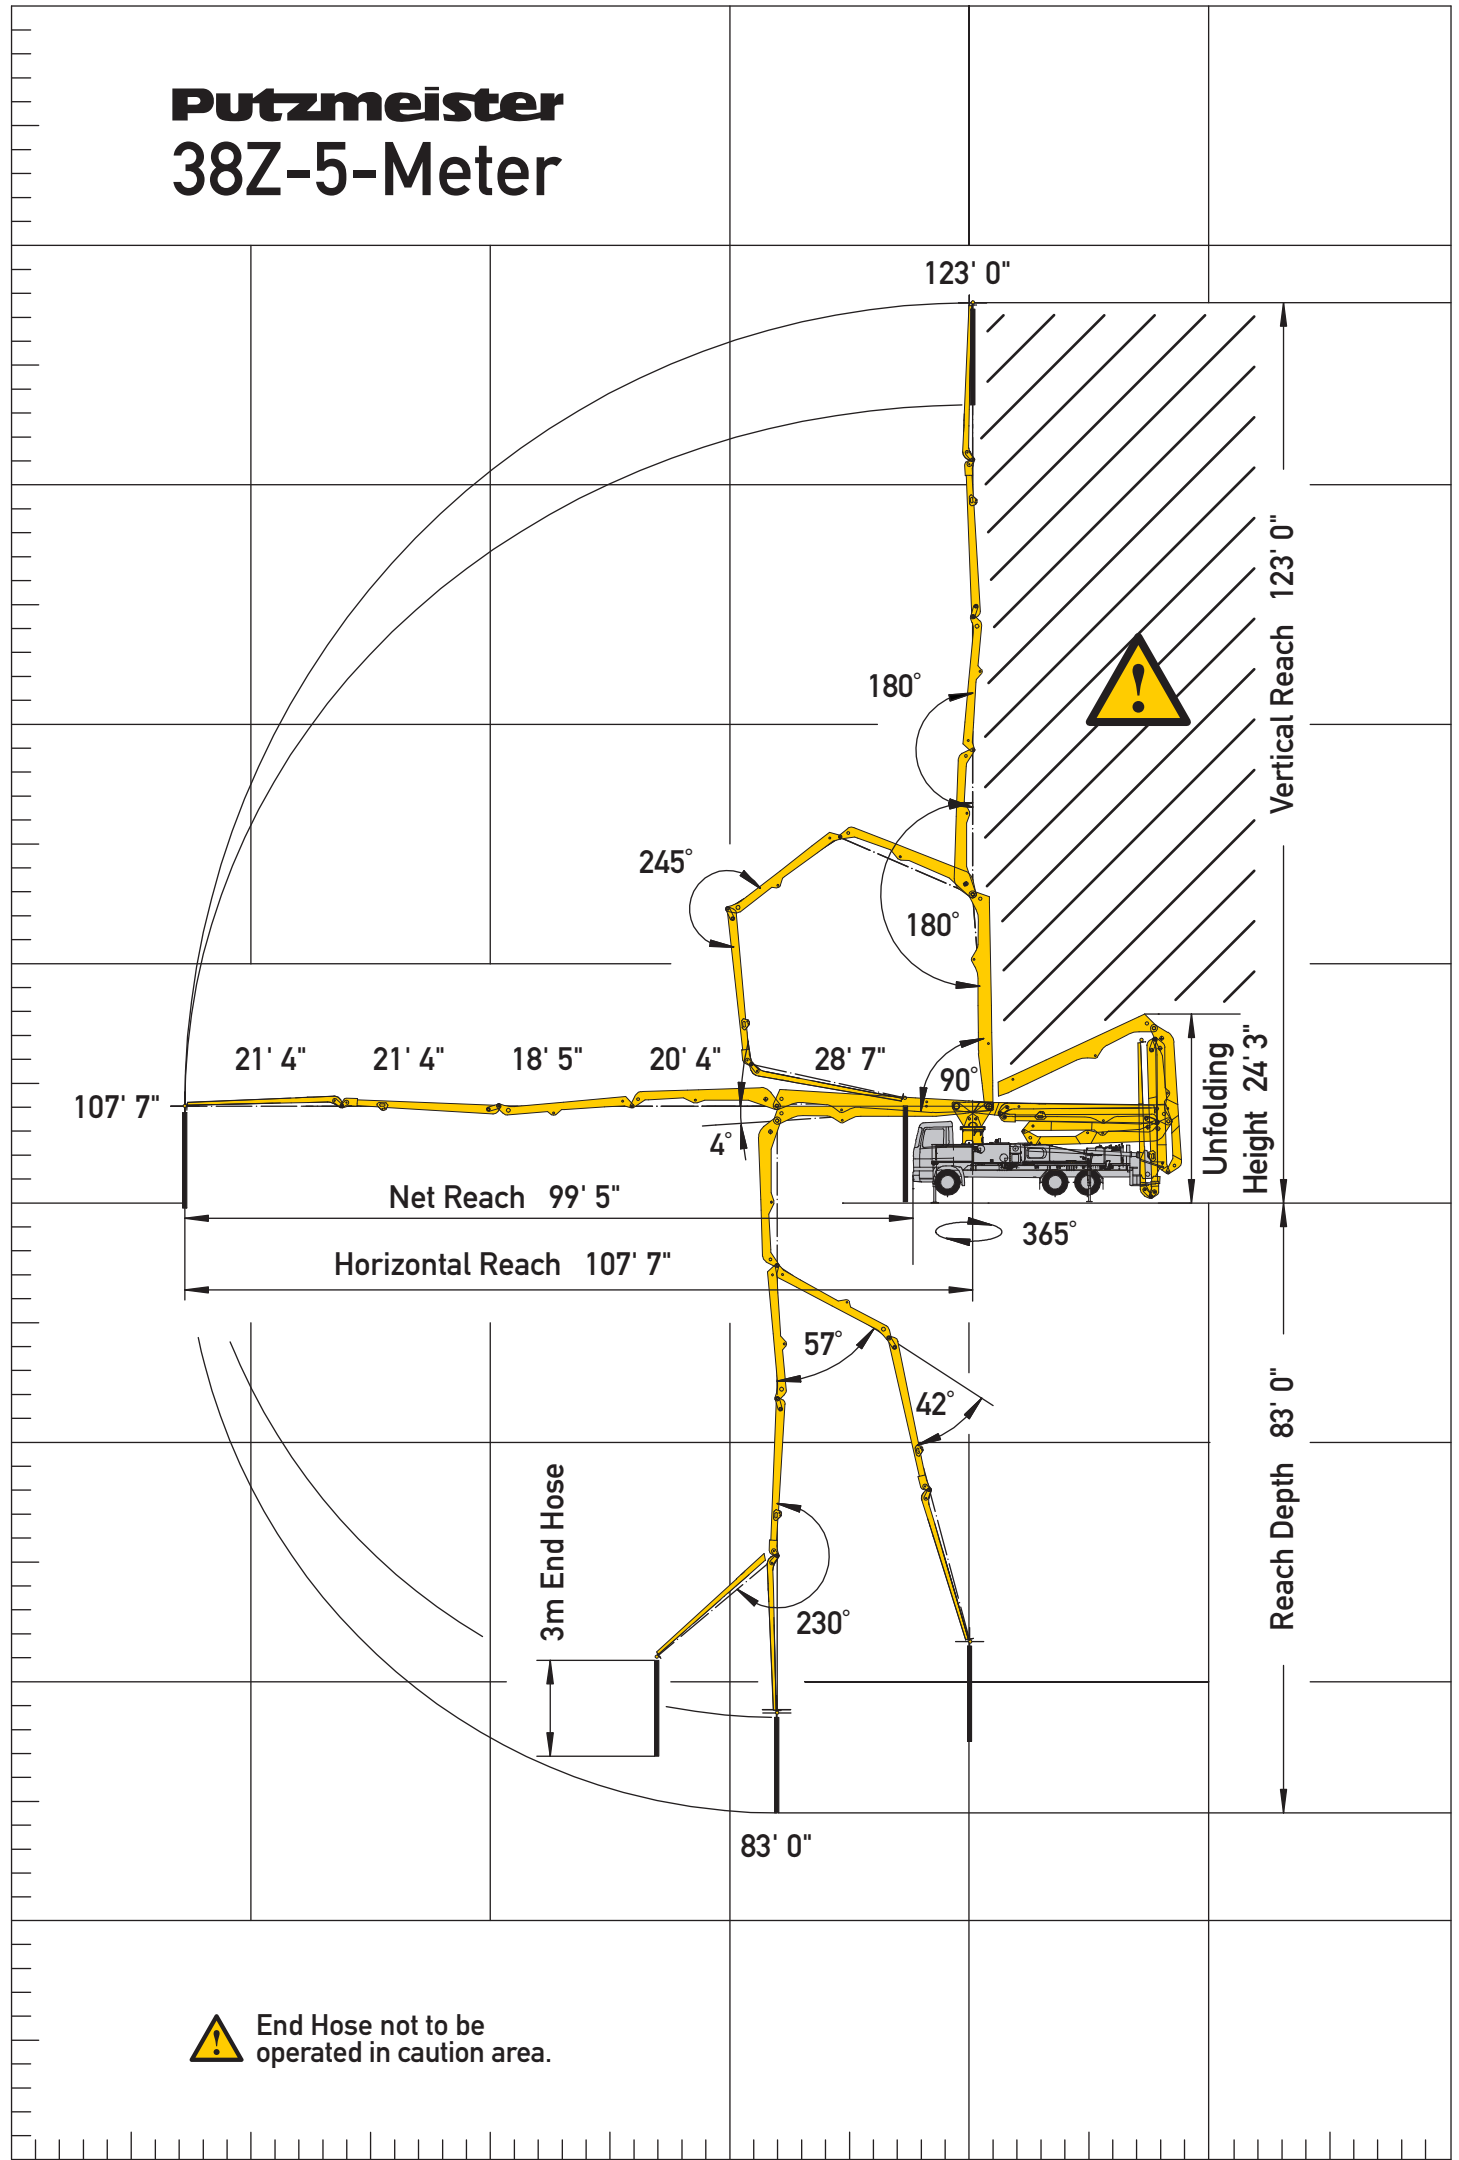

50m
164' 0"

40m
131' 3"

30m
98' 5"

20m
65' 7"

10m
32' 10"

0

10m
32' 10"

20m
65' 7"

30m
98' 5"

40m
131' 3"

Putzmeister 38Z-5-Meter

 End Hose not to be operated in caution area.

40m
131' 3"

30m
98' 5"

20m
65' 7"

10m
32' 10"

0

10m
32' 10"

20m
65' 7"