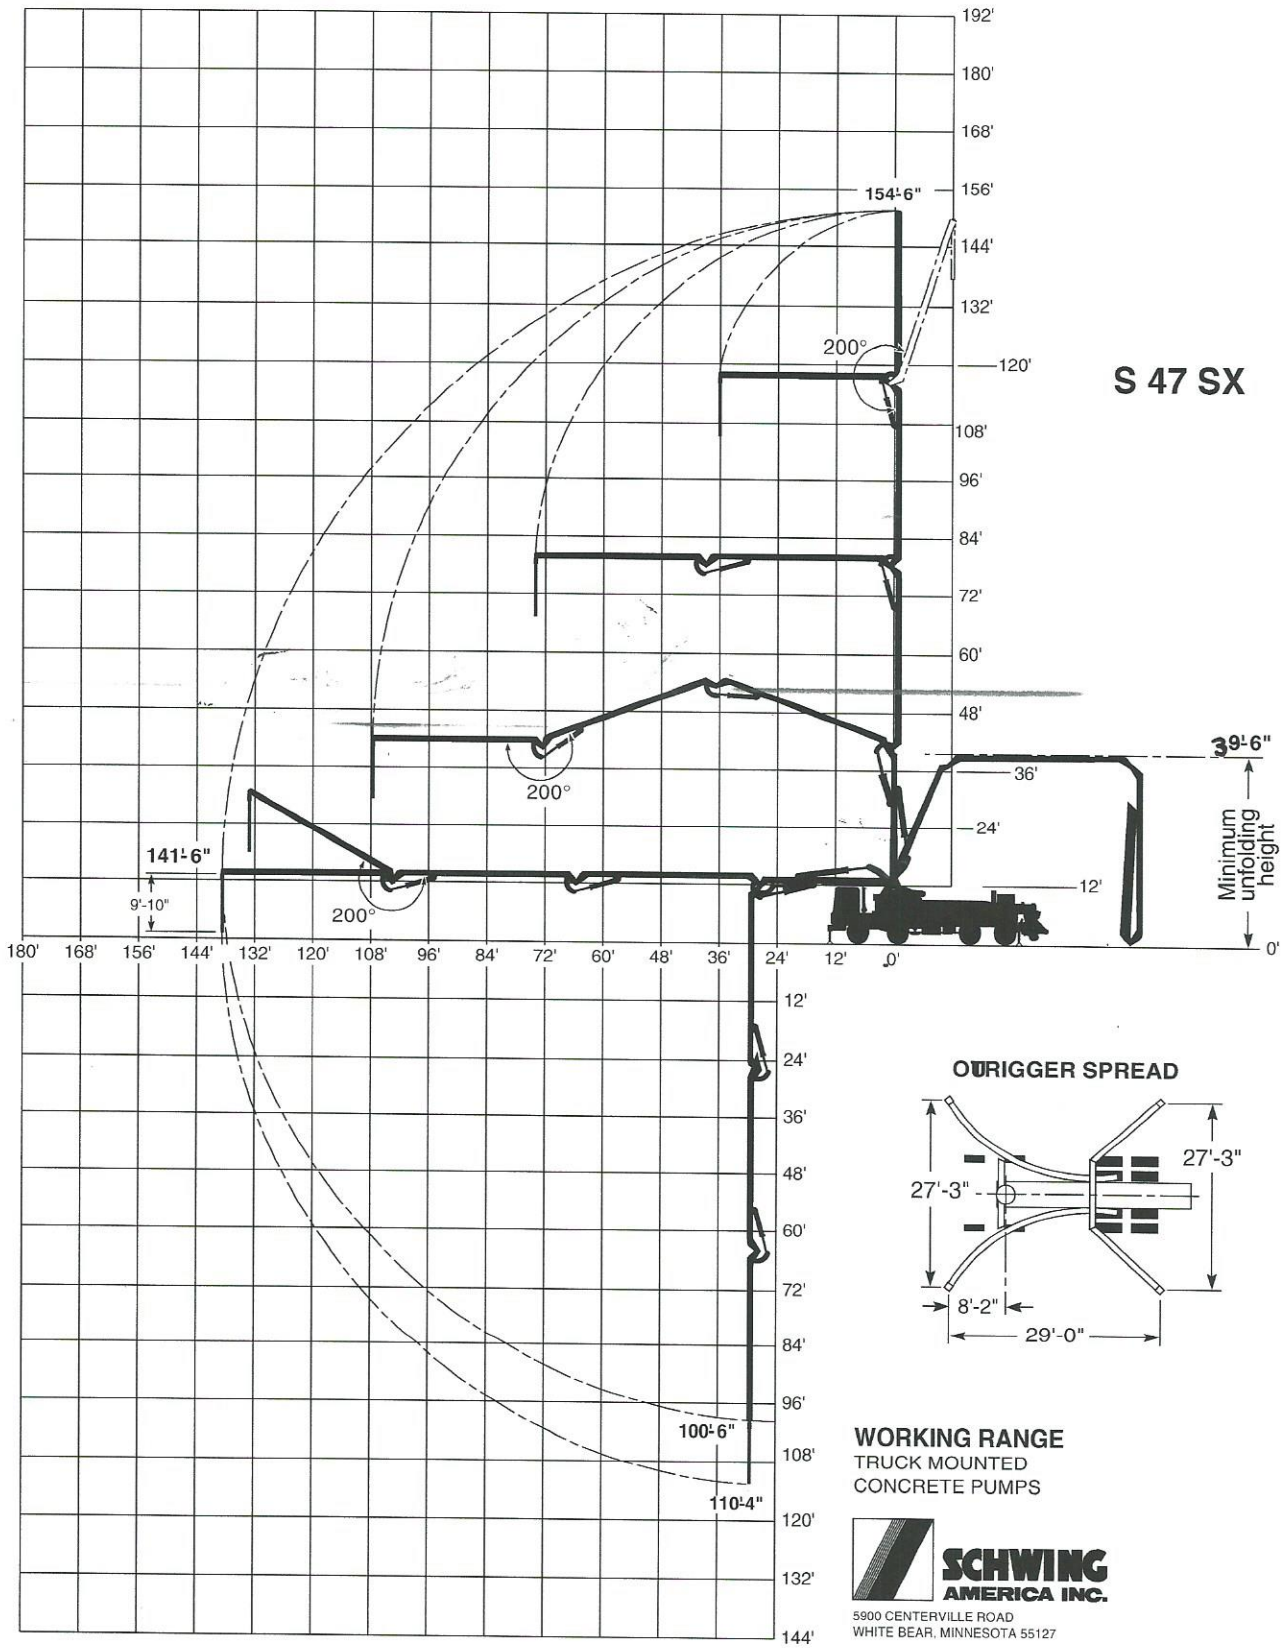

S 47 SX

WORKING RANGE
TRUCK MOUNTED
CONCRETE PUMPS

5900 CENTERVILLE ROAD
WHITE BEAR, MINNESOTA 55127