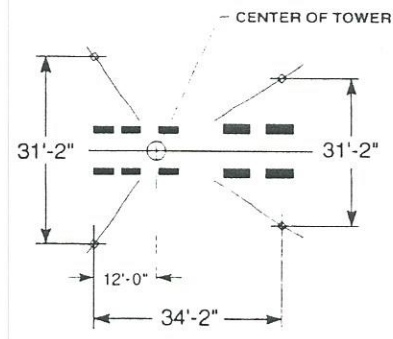

KVM 52

OUTRIGGER SPREAD

WORKING RANGE TRUCK MOUNTED CONCRETE PUMPS

5900 CENTERVILLE ROAD
WHITE BEAR, MINNESOTA 55127