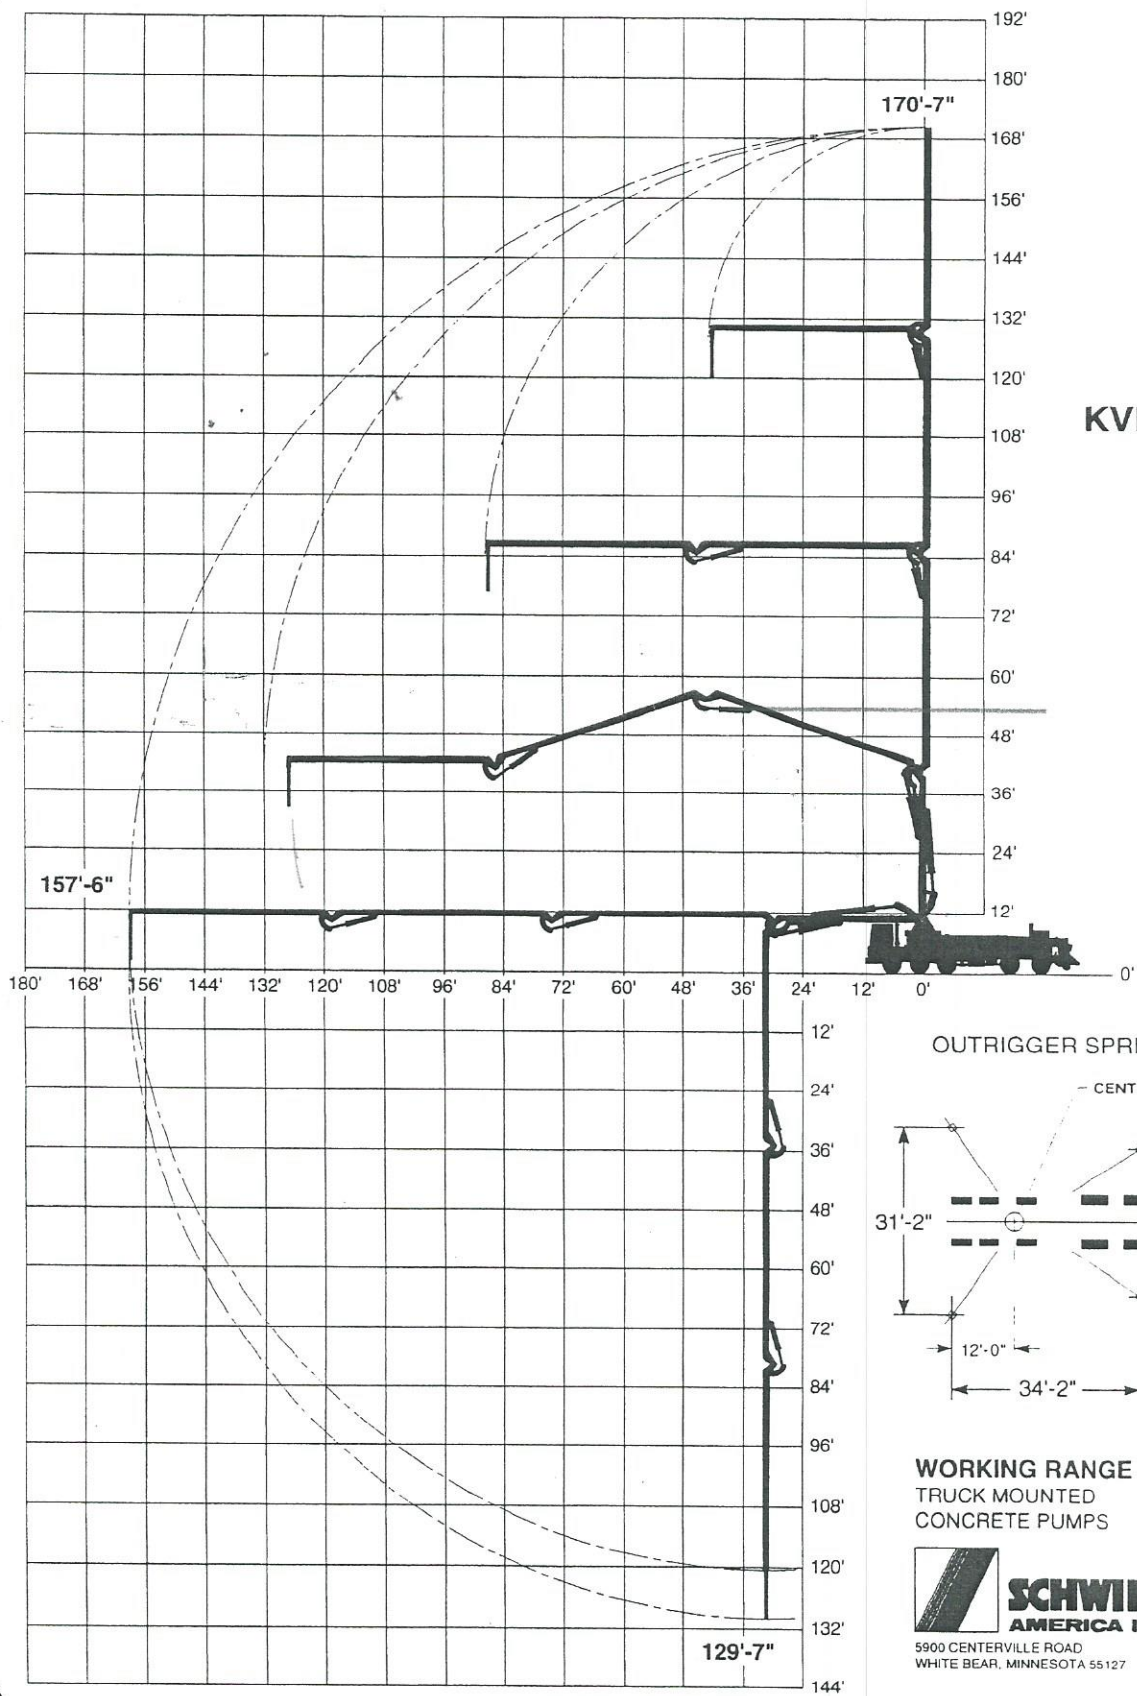

KVM 52

OUTRIGGER SPREAD

WORKING RANGE TRUCK MOUNTED CONCRETE PUMPS

5900 CENTERVILLE ROAD
WHITE BEAR, MINNESOTA 55127